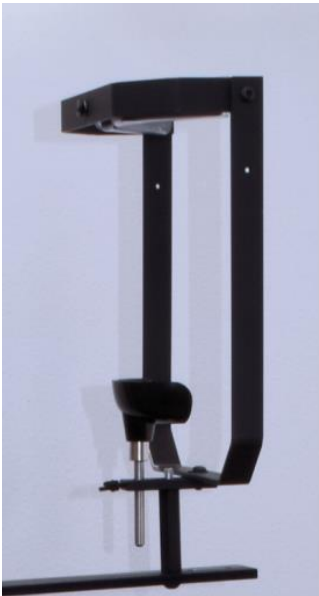

**Chinrests**

Premium Professional Chinrest – Tabletop Base	CRCs-FH4	\$1200
---	----------	--------

Multi-Mount U-Frame Deluxe Chinrest – Tabletop Base

CRCS-UF-FH4-TTB

\$900

---

The multi-mount chinrest can alternatively work with a heavy-duty floor standing tripod:

Multi-Mount U-Frame Deluxe Chinrest – Floor-Standing

CRCS-UF-FH4-FST

\$1000

---

This shows the Economy camera positioner and focus track.

Great Value!

The Economy camera positioner and focus track:

The U-Frame chinrest has an adjustable chincup (2-inch range):  
Miles Research – Chinrest Models 2015

The U-Frame is about 8"x9" (WxH); the chin cup has about a 2" range of adjustment. The forehead rest will be about 1.5" above the eye.

**Chinrest Only Options**

Premium Professional Chinrest Only – Table-Clamp

CR-TTC-2

\$400

This chinrest clamps to a tabletop edge.

The U-Frame chinrest can be mounted on a tabletop mic stand (weighted base):

U-Frame Economy Chinrest Only – Weighted Base

CR-UF-WB

\$200

U-Frame Economy Chinrest Only – Tabletop Tripod